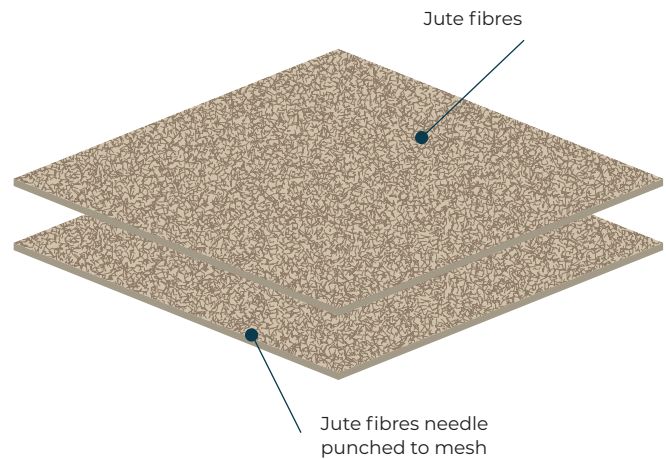

VISIT **GEOFABRICS.CO** OR CALL 1300 60 60 20 (AU)
OR **GEOFABRICS.CO.NZ** OR CALL 0800 60 60 20 (NZ)

GEOFABRICS®
Sustainable solutions